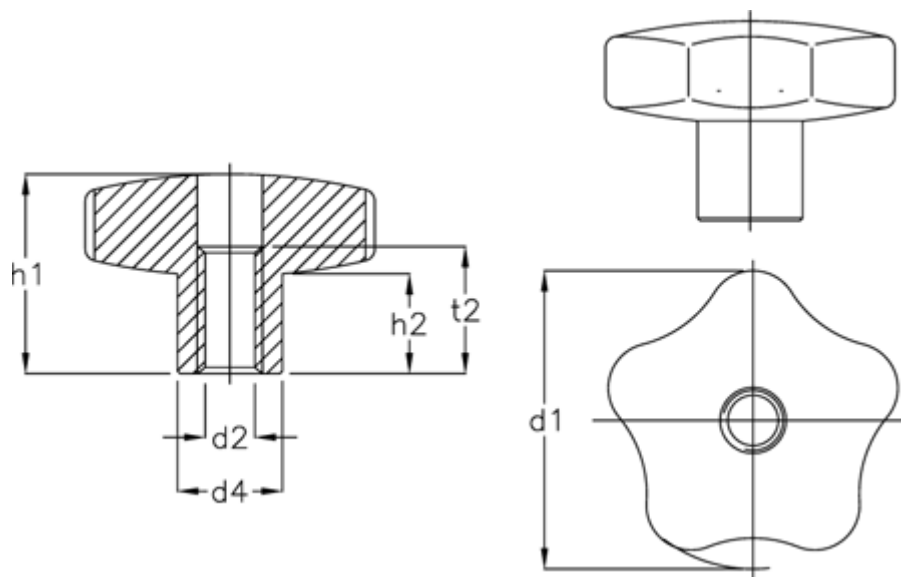

Article number: 20543470

Description: E+G Hand knob GN 5336-60-M 12-D-MT

Measures

$d_1 = 60$
 $d_2 = M12$
 $d_4 = 21$
 $H_1 = 40$
 $H_2 = 20$
 $t_2 = 26$